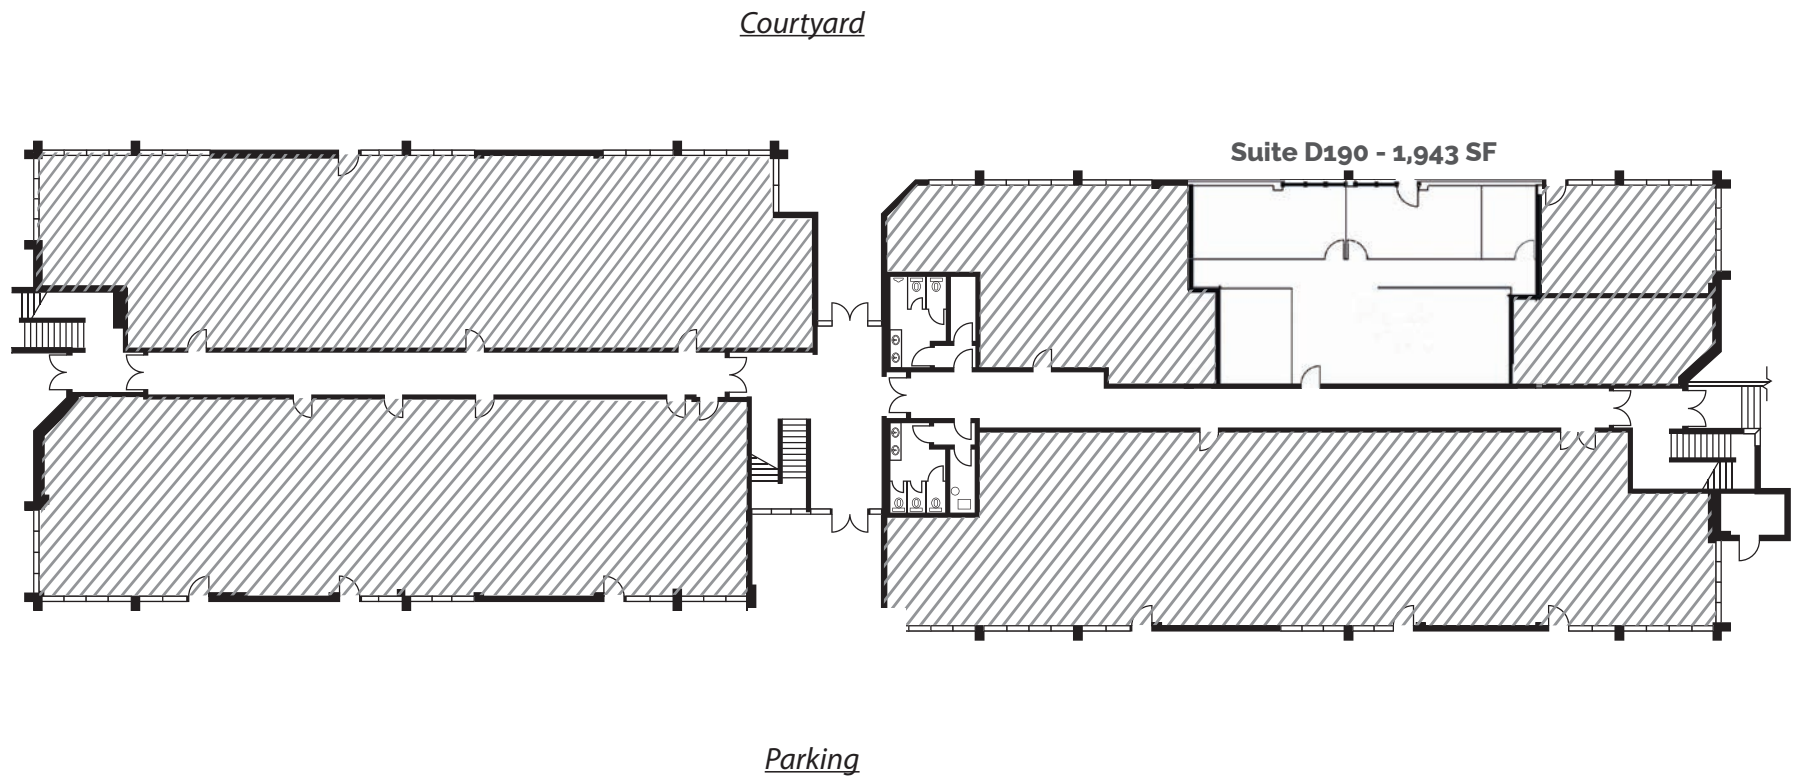

FLOOR PLANS

BUILDING D

FIRST FLOOR

AVAILABILITIES

150 Paularino Ave

Bldg. D

Suite D190 - 1,943 SF