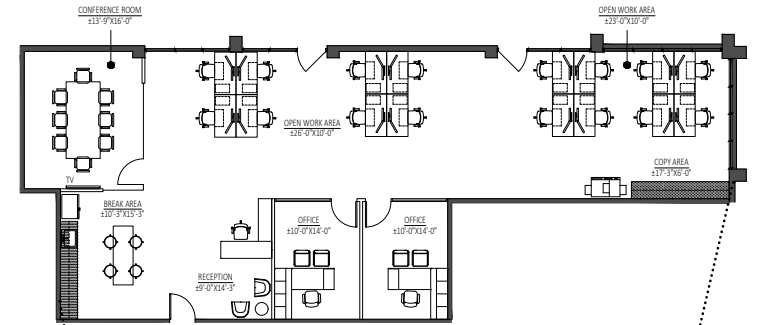

FLOOR PLANS

BUILDING D FIRST FLOOR

AVAILABILITIES

150 Paularino Ave

Bldg. D

Suite D190 - 2,498 SF

(Move-In Ready Creative Spec Suite)

Suite D190 - 2,498 SF Move-In Ready Creative Spec Suite