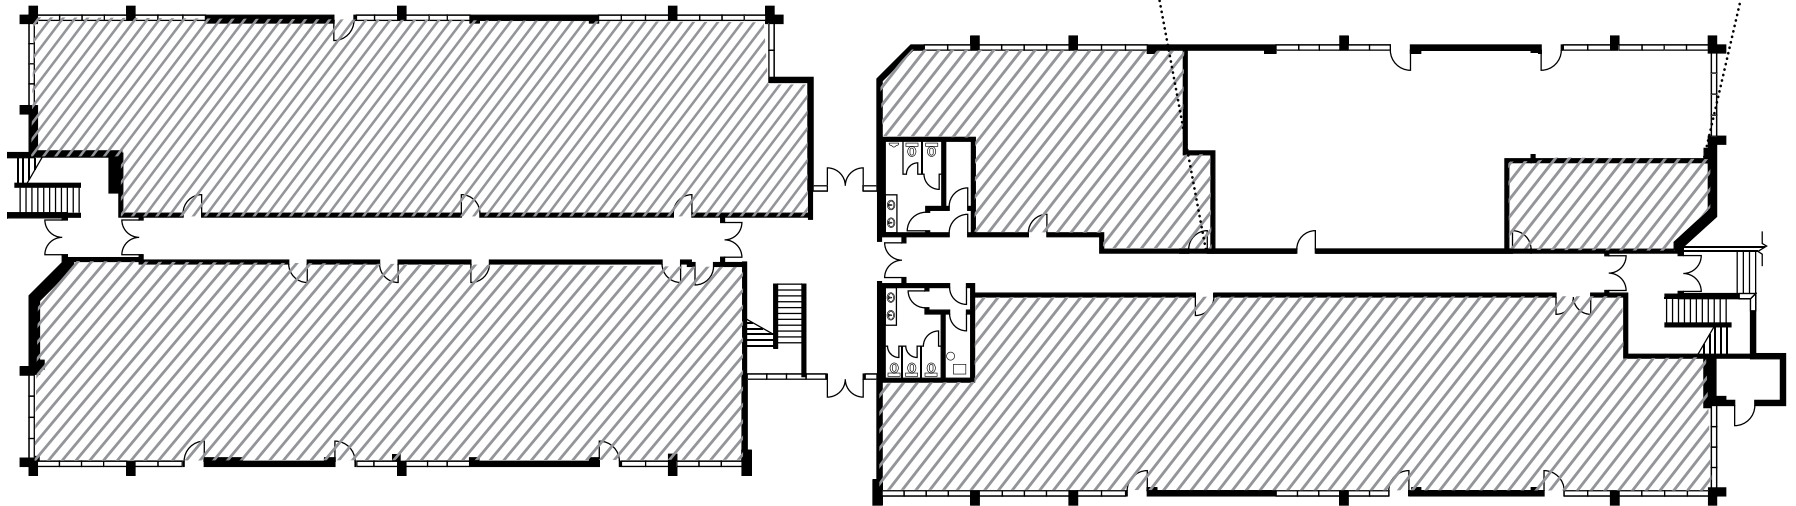

FLOOR PLANS

BUILDING D FIRST FLOOR

AVAILABILITIES

150 Paularino Ave

Bldg. D

Suite D190 - 2,498 SF

(Move-In Ready Creative Spec Suite)

Suite D190 - 2,498 SF Move-In Ready Creative Spec Suite

Courtyard

Parking